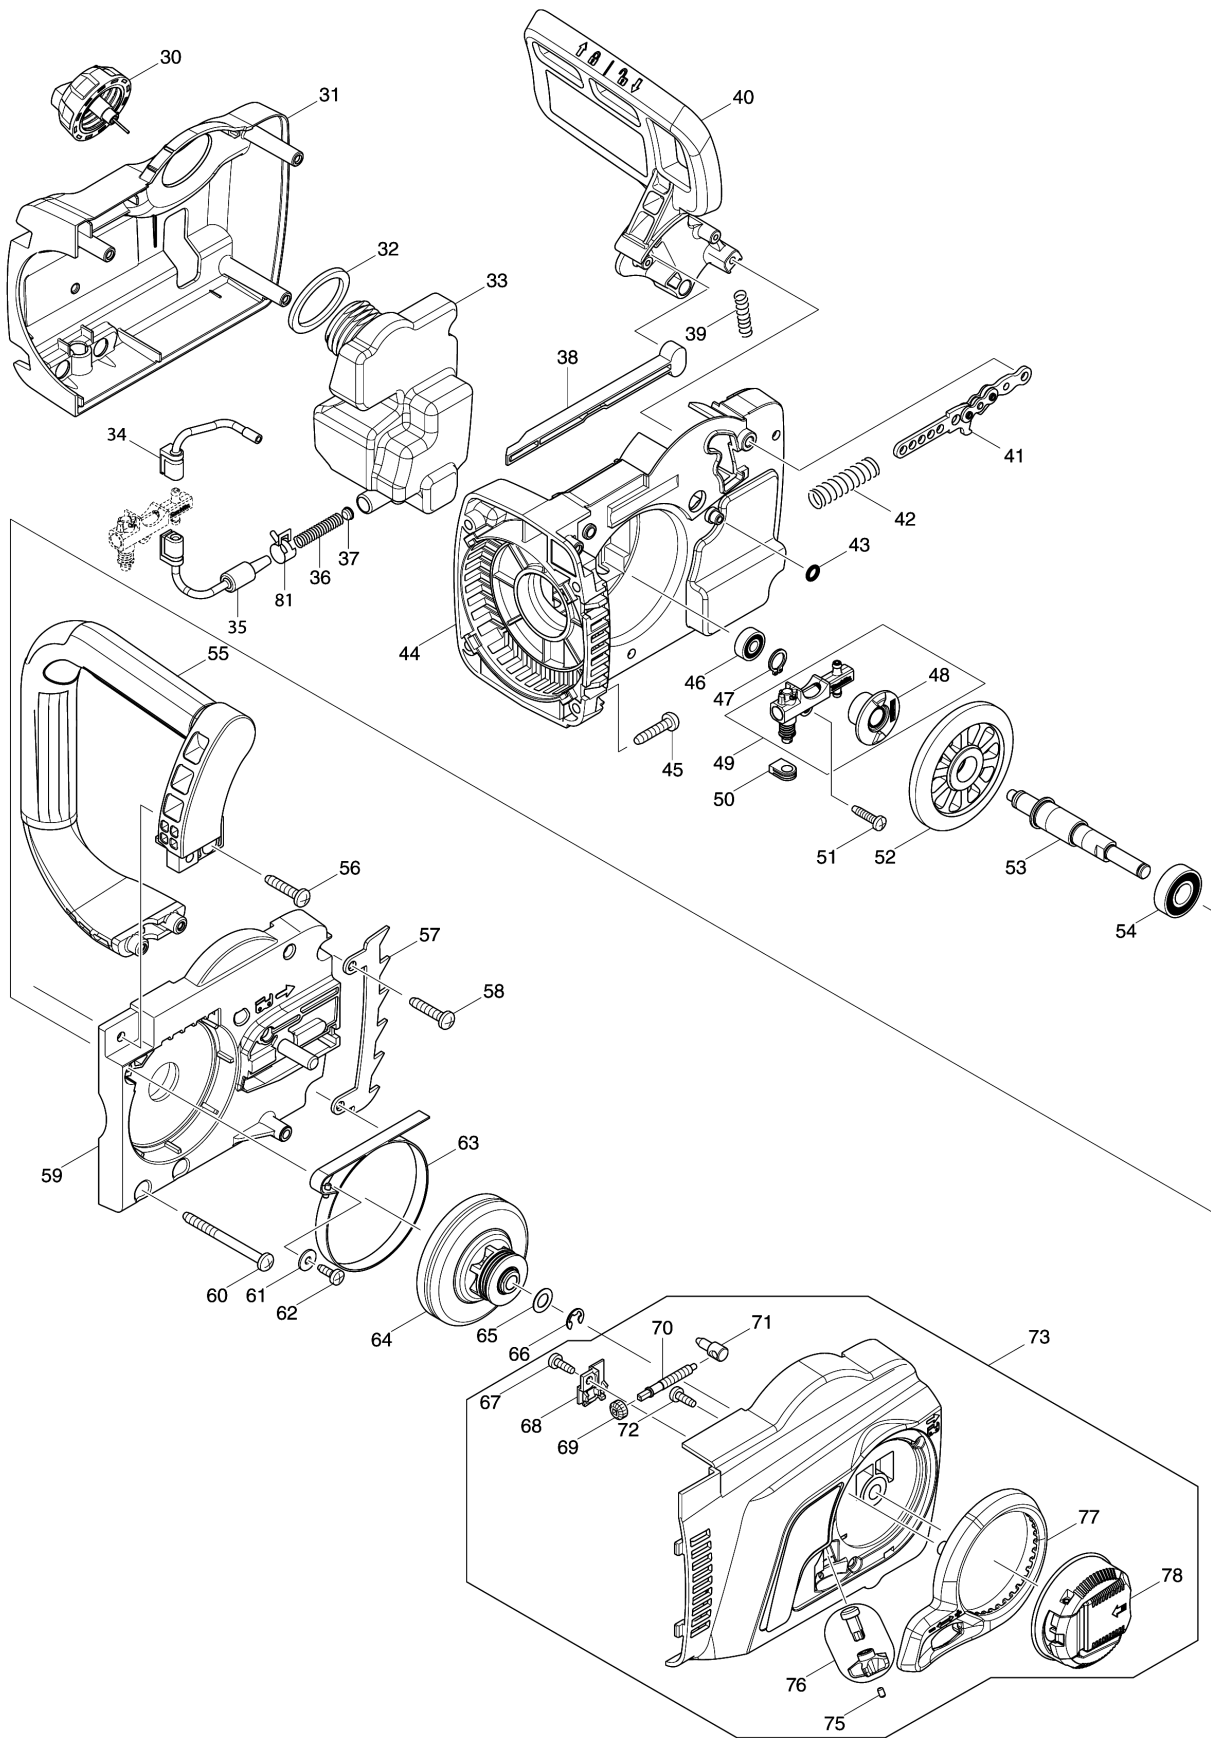

Model No.UC4051A ELECTRIC CHAIN SAW 400MM

Model No.UC4051A ELECTRIC CHAIN SAW 400MM

Model No.UC4051A ELECTRIC CHAIN SAW 400MM

Item	Parts No.	Description	I/C	Qty	New/Old	Opt. 1	Opt. 2	Note
001	931403-6	HEX. NUT M8		1				
002	227626-5	SPIRAL BEVEL GEAR 12		1				
003	211111-8	BALL BEARING 6301LLB		1				
004	240003-4	FAN 80		1				
005	517904-4	ARMATURE ASS'Y 240V		1				
D10		INC. 3,4,6,7						
006	681666-1	INSULATION WASHER		1				
007	210084-2	BALL BEARING 629ZZ		1				
008	266095-5	TAPPING SCREW 5X55		2				
009	419410-4	BAFFLE PLATE		1				
010	636394-3	FIELD 240V		1				
011	650577-1	SWITCH SD-006-BB2AA-AA		1				
012	142348-5	MOTOR HOUSING COMPLETE		1				
C10	643653-8	BRUSH HOLDER 6.5-13.5		2	*			
C11	643536-2	BRUSH HOLDER 6.5X13.5	<	2				
013	815G07-3	UC4051A NAME PLATE		1				
014	233173-6	COMPRESSION SPRING 4		1				
015	416178-3	LOCK-OFF BUTTON		1				
016	650717-1	SWITCH TGC30B		1				
017	265995-6	TAPPING SCREW 4X18		1				
018	187901-0	HANDLE SET		1				
C10	802G51-9	CAUTION LABEL		1				
D10		INC. 28						
019	665883-1	POWER SUPPLY CORD 1.0-2-5.0		1				
020	682540-6	CORD GUARD 9.3-90		1				
021	687124-5	STRAIN RELIEF		1				
022	265995-6	TAPPING SCREW 4X18		2				
023	645105-5	NOISE SUPPRESSOR		1				
024	631719-6	CONTROLLER		1				
025	419411-2	SWITCH LEVER		1				
026	181044-0	CARBON BRUSH CB-153		1				
027	643650-4	BRUSH HOLDER CAP 6.5-13.5		2	*			
027-1	643650-4	BRUSH HOLDER CAP 6.5-13.5	O	2				
028	187901-0	HANDLE SET		1				
C10	802G51-9	CAUTION LABEL		1				
D10		INC. 18						
029	265995-6	TAPPING SCREW 4X18		6				
030	142282-9	TANK CAP COMPLETE		1				
031	454822-4	GEAR HOUSING COVER		1				
032	421959-2	SPONGE SEAL		1				
033	454826-6	OIL TANK		1				
034	424611-1	CONNECTOR B		1				