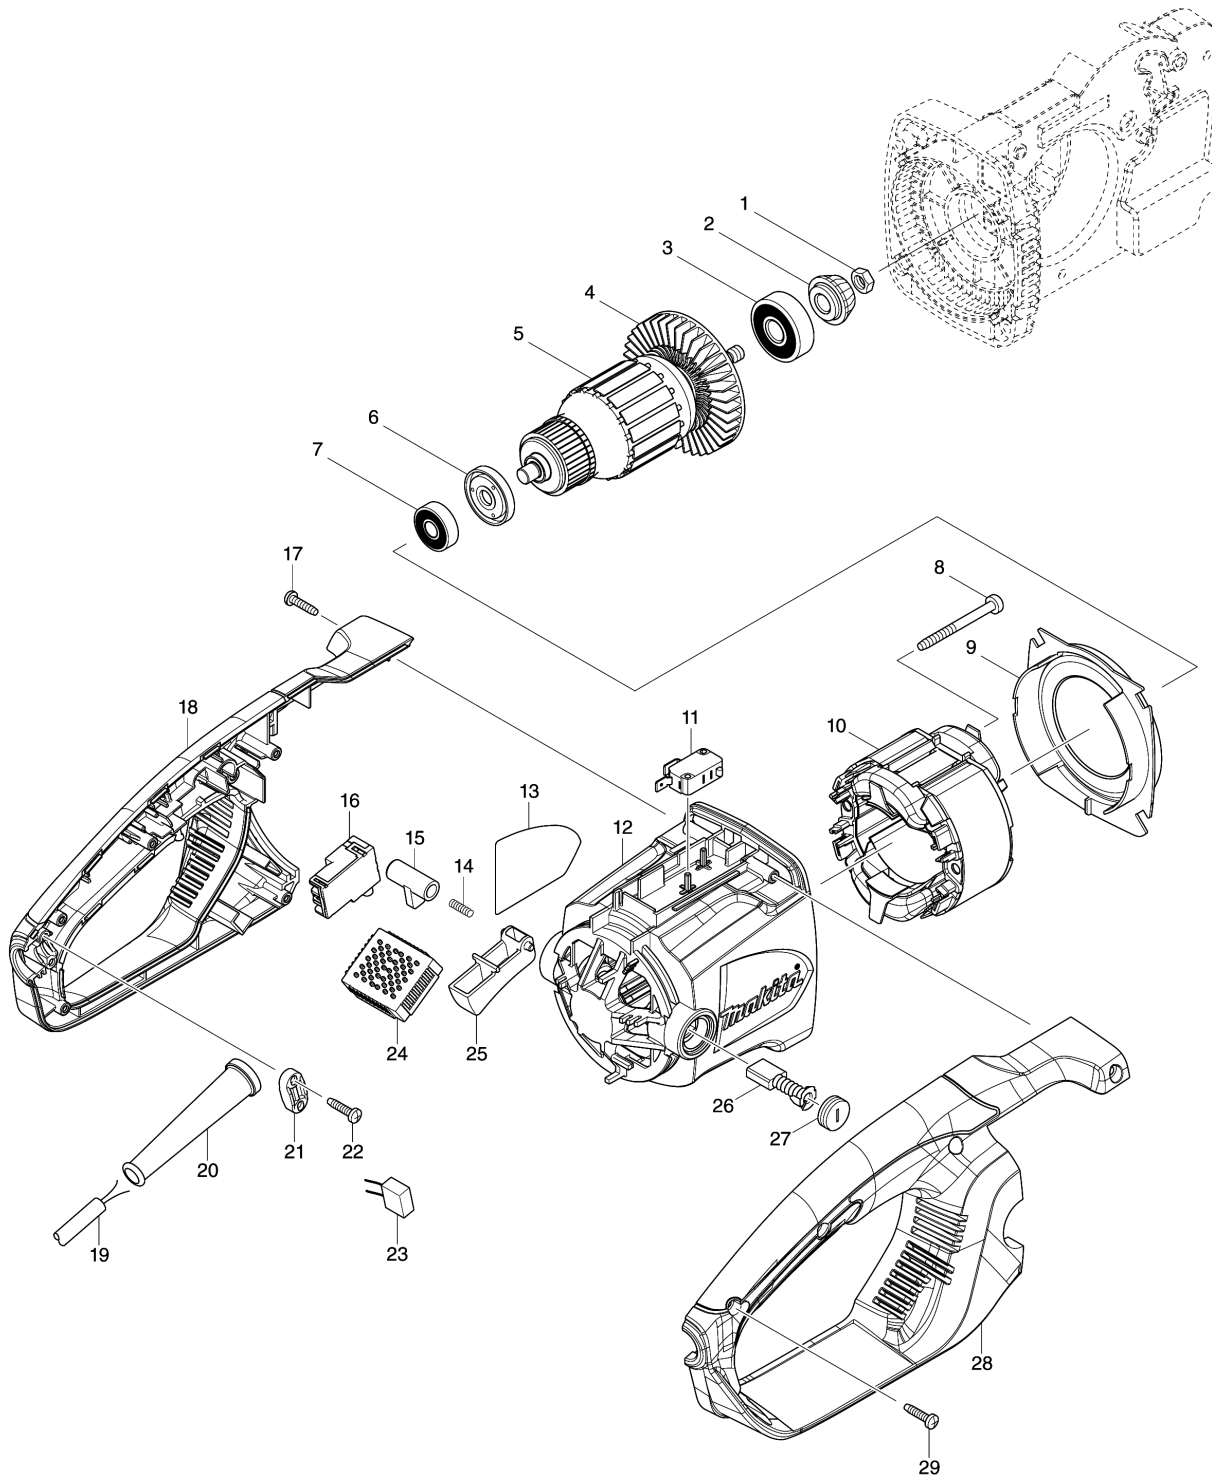

Model No.UC4051A ELECTRIC CHAIN SAW 400MM

Model No.UC4051A ELECTRIC CHAIN SAW 400MM

Model No.UC4051A ELECTRIC CHAIN SAW 400MM

Item	Parts No.	Description	I/C	Qty	New/Old	Opt. 1	Opt. 2	Note
001	931403-6	HEX. NUT M8		1				
002	227626-5	SPIRAL BEVEL GEAR 12		1				
003	211111-8	BALL BEARING 6301LLB		1				
004	240003-4	FAN 80		1				
005	517904-4	ARMATURE ASS'Y 240V		1				
D10		INC. 3,4,6,7						
006	681666-1	INSULATION WASHER		1				
007	210084-2	BALL BEARING 629ZZ		1				
008	266095-5	TAPPING SCREW 5X55		2				
009	419410-4	BAFFLE PLATE		1				
010	636394-3	FIELD 240V		1				
011	650577-1	SWITCH SD-006-BB2AA-AA		1				
012	142348-5	MOTOR HOUSING COMPLETE		1				
C10	643653-8	BRUSH HOLDER 6.5-13.5		2	*			
C11	643536-2	BRUSH HOLDER 6.5X13.5	<	2				
013	815G07-3	UC4051A NAME PLATE		1				
014	233173-6	COMPRESSION SPRING 4		1				
015	416178-3	LOCK-OFF BUTTON		1				
016	650717-1	SWITCH TGC30B		1				
017	265995-6	TAPPING SCREW 4X18		1				
018	187901-0	HANDLE SET		1				
C10	802G51-9	CAUTION LABEL		1				
D10		INC. 28						
019	665883-1	POWER SUPPLY CORD 1.0-2-5.0		1				
020	682540-6	CORD GUARD 9.3-90		1				
021	687124-5	STRAIN RELIEF		1				
022	265995-6	TAPPING SCREW 4X18		2				
023	645105-5	NOISE SUPPRESSOR		1				
024	631719-6	CONTROLLER		1				
025	419411-2	SWITCH LEVER		1				
026	181044-0	CARBON BRUSH CB-153		1				
027	643650-4	BRUSH HOLDER CAP 6.5-13.5		2	*			
027-1	643650-4	BRUSH HOLDER CAP 6.5-13.5	O	2				
028	187901-0	HANDLE SET		1				
C10	802G51-9	CAUTION LABEL		1				
D10		INC. 18						
029	265995-6	TAPPING SCREW 4X18		6				
030	142282-9	TANK CAP COMPLETE		1				
031	454822-4	GEAR HOUSING COVER		1				
032	421959-2	SPONGE SEAL		1				
033	454826-6	OIL TANK		1				
034	424611-1	CONNECTOR B		1				